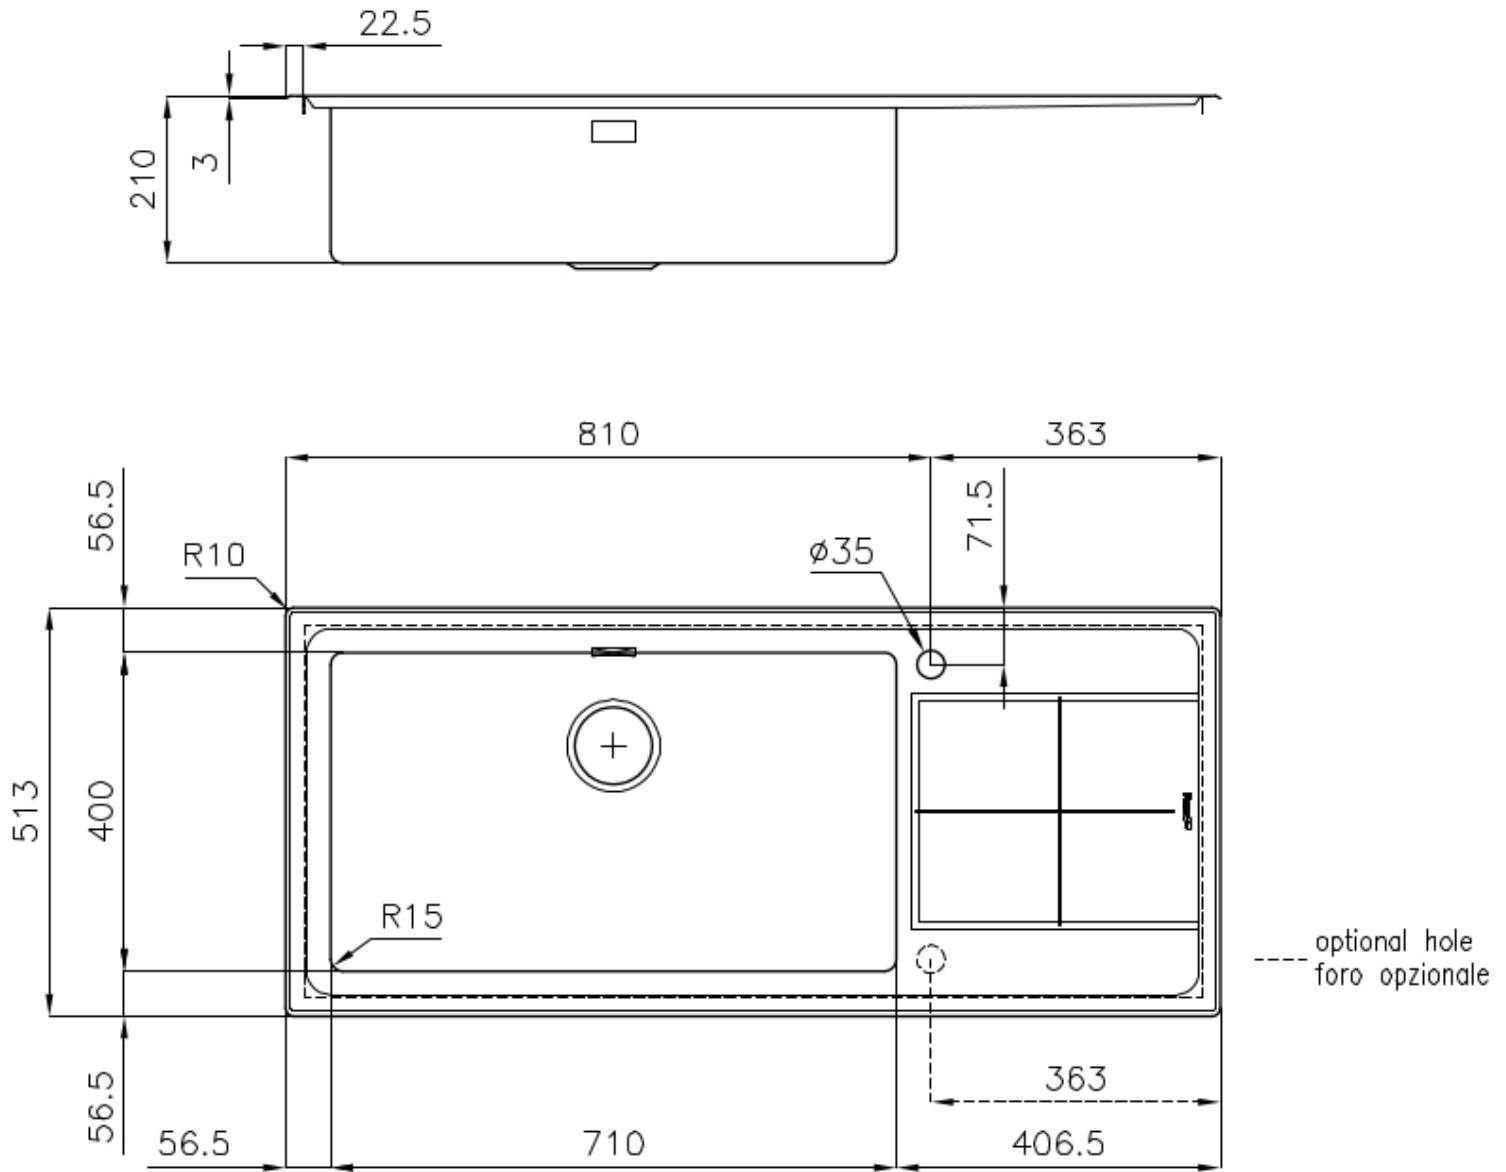

TECHNICAL DATA

OPTIONAL ACCESSORIES