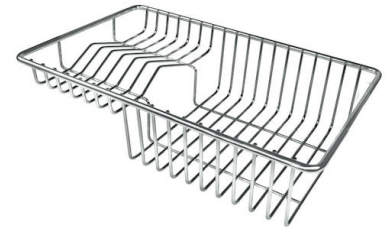

Basket 3,5" waste fitting The drain is equipped with a large 3.5" drain, with the practical basket cap that prevents the discharge of solid parts.

Deep bowls This bowls reach an important depth, over 20 cm, thanks to the advanced production technology, that can be offer great capiciency and practicity in all the washing operations.

Small radius Bowls with squared shapes with a modern design and an increased capacity, for a minimal aesthetics connected with an extreme practicity.

TECHNICAL DATA

OPTIONAL ACCESSORIES

Cestello inox
8612 000

Glass chopping board
8631 300

HPDE Chopping board
8657 001

HPDE Twin chopping board
8644 101

Stainless steel plate rack
8100 154

Stainless steel plate rack
8100 303
* only in combination with the accessory
8644 101

Stainless steel plate rack
8100 201

White bowl
8153 100

**Graters kit with ring-holder and
food collection tray**
8159 101
* only in combination with the accessory
8644 101

Stainless steel perforated tray
8151 000
* only in combination with the accessory
8644 101